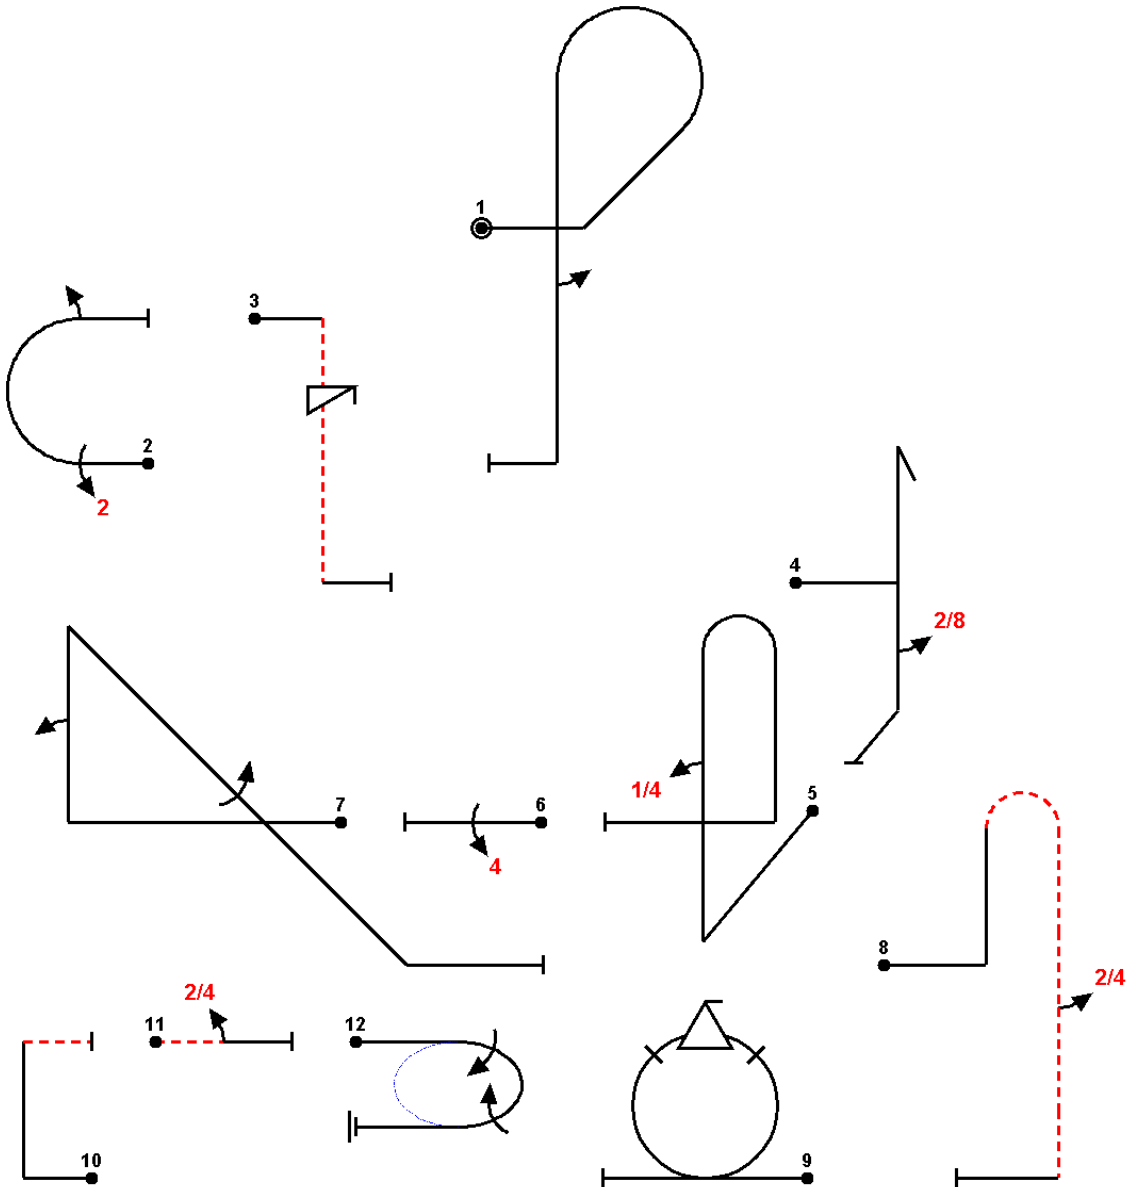

Pilot ID #

Known

Intermediate

Flight #

Total K = 211 (7k@11,30k@7)

Olan v5.8 © M.Golan http://www.aerobatics.org.il/olan

No Verification information available for this sequence type: .intermediate.known

y2 22m2 ivs h8 4b 44 2k1 pb24 of v- -24 2j2

 Pilot
 A/C