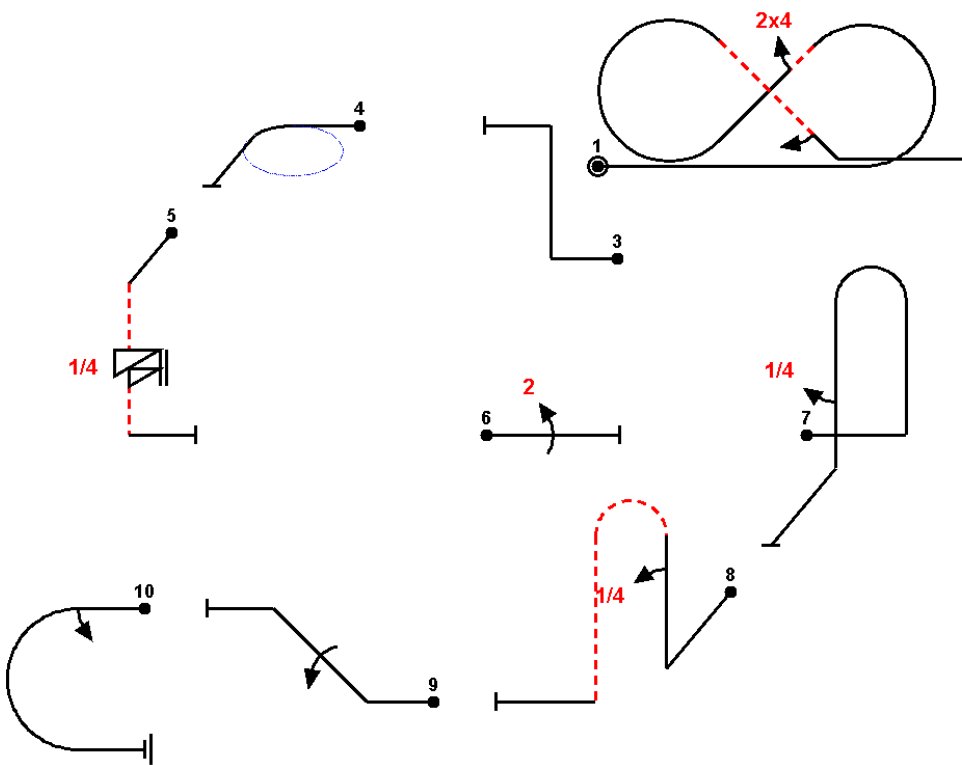

Pilot ID #

Flight #

No	Catalog No	K	Tot K
1	7.26.1	19	28
	9.4.4.2	5	
	9.1.4.2	4	
2	5.1.1	17	sf 5
3	1.6.1	10	sf 7
4	2.2.3	3	sf 2
5	1.6.3	10	14
	9.11.1.5	4	
6	1.1.1	2	11
	9.2.3.4	9	
7	8.1.1	13	15
	9.1.5.1	2	
8	8.3.1	15	21
	9.1.1.1	6	
9	1.2.1	7	17
	9.1.2.4	10	
10	7.3.3	6	10
	9.1.3.2	4	

--Total K= 146 --

Total K = 146 (3k@4,28k@1)

Sequence [civa advanced free] Has 4 Verification Error(s): Sequence:at least one 'sn
24cc2 h vj iv5s22 b4 4pb d1 2a

Pilot
A/C